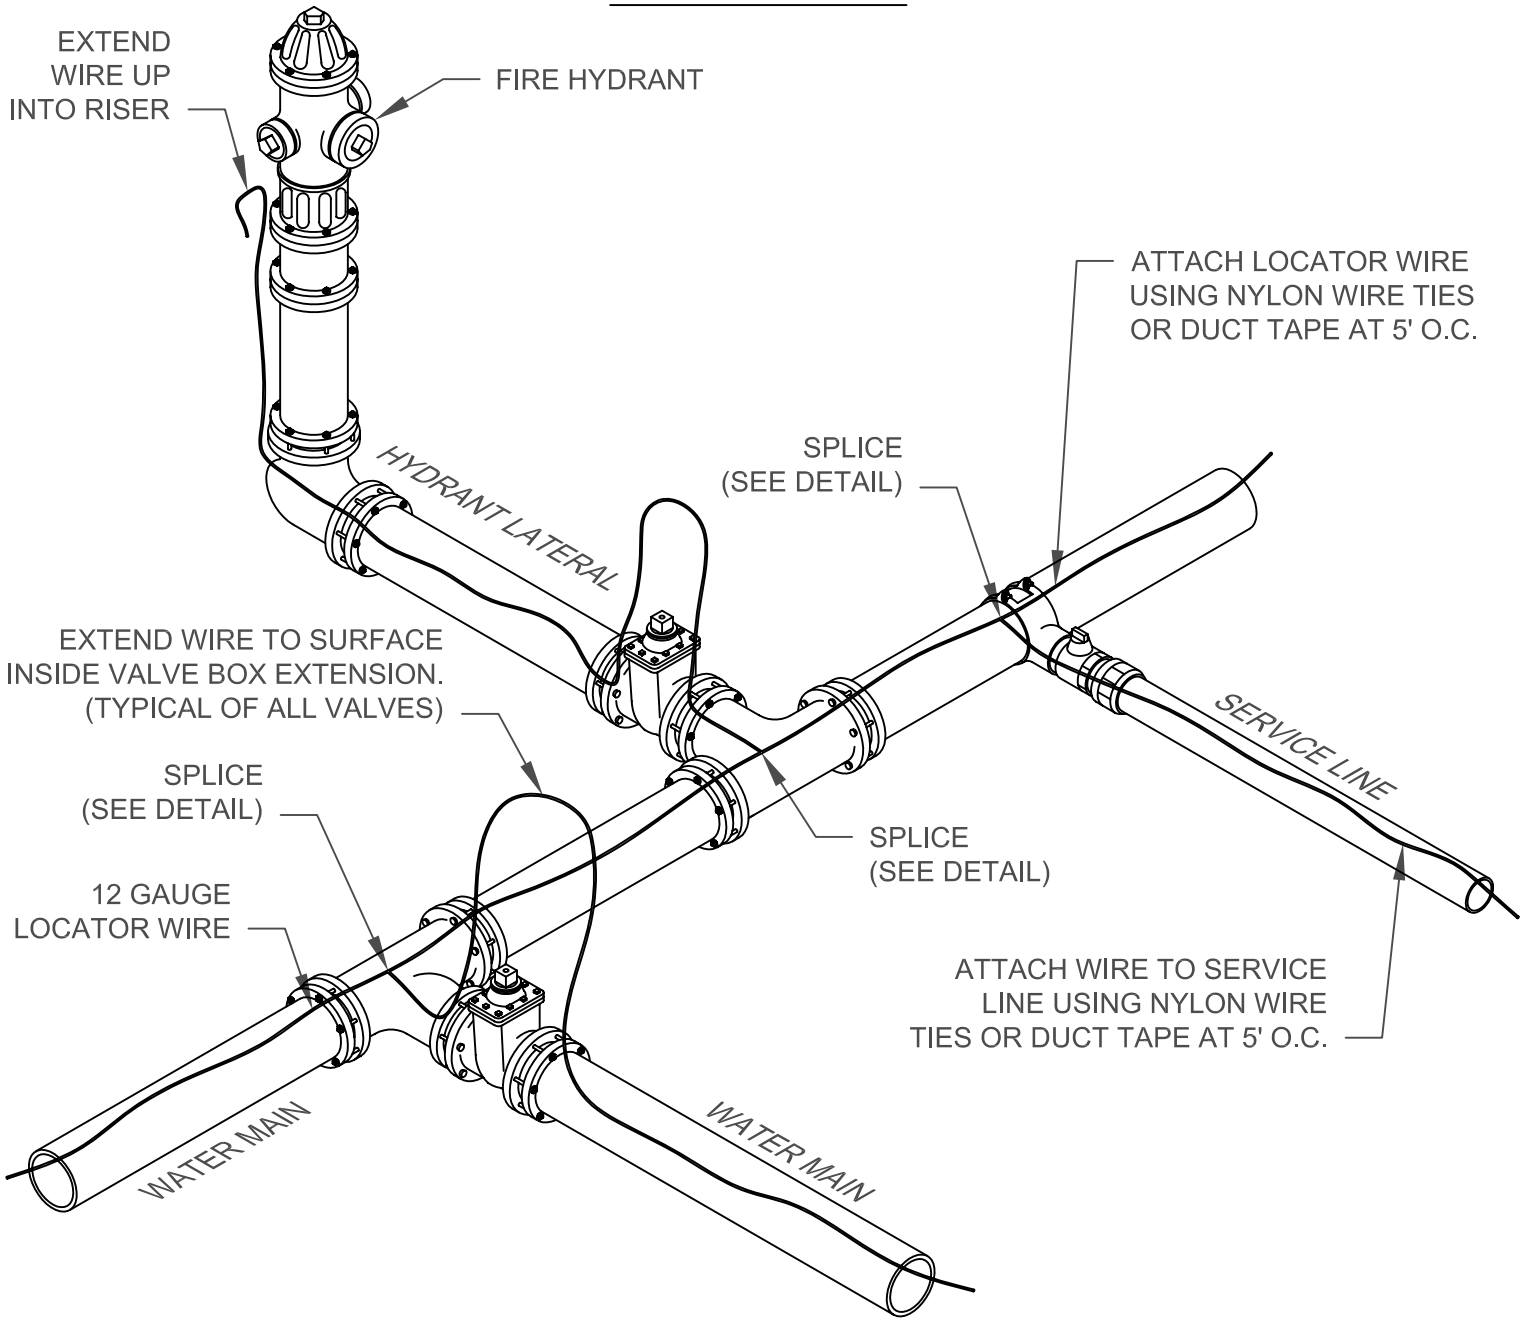

ISOMETRIC VIEW

DETAIL

NORTHSTAR C.S.D.

LOCATOR WIRE DETAIL

908 NORTHSTAR DR. TRUCKEE, CA

DATE: APR. 2003

DRAWN: JW

APPROVED: MS

SCALE: NONE

DIR.: WATER

DWG. FILE: WO-16

FIGURE: **16**