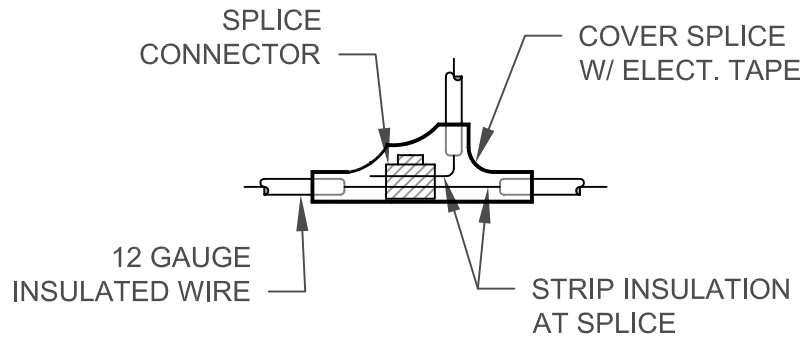

ISOMETRIC VIEW

DETAIL

NORTHSTAR C.S.D.

LOCATOR WIRE DETAIL

908 NORTHSTAR DR. TRUCKEE, CA

DATE: APR. 2003

DRAWN: JW

APPROVED: MS

SCALE: NONE

DIR.: WATER

DWG. FILE: WO-16

FIGURE: **16**